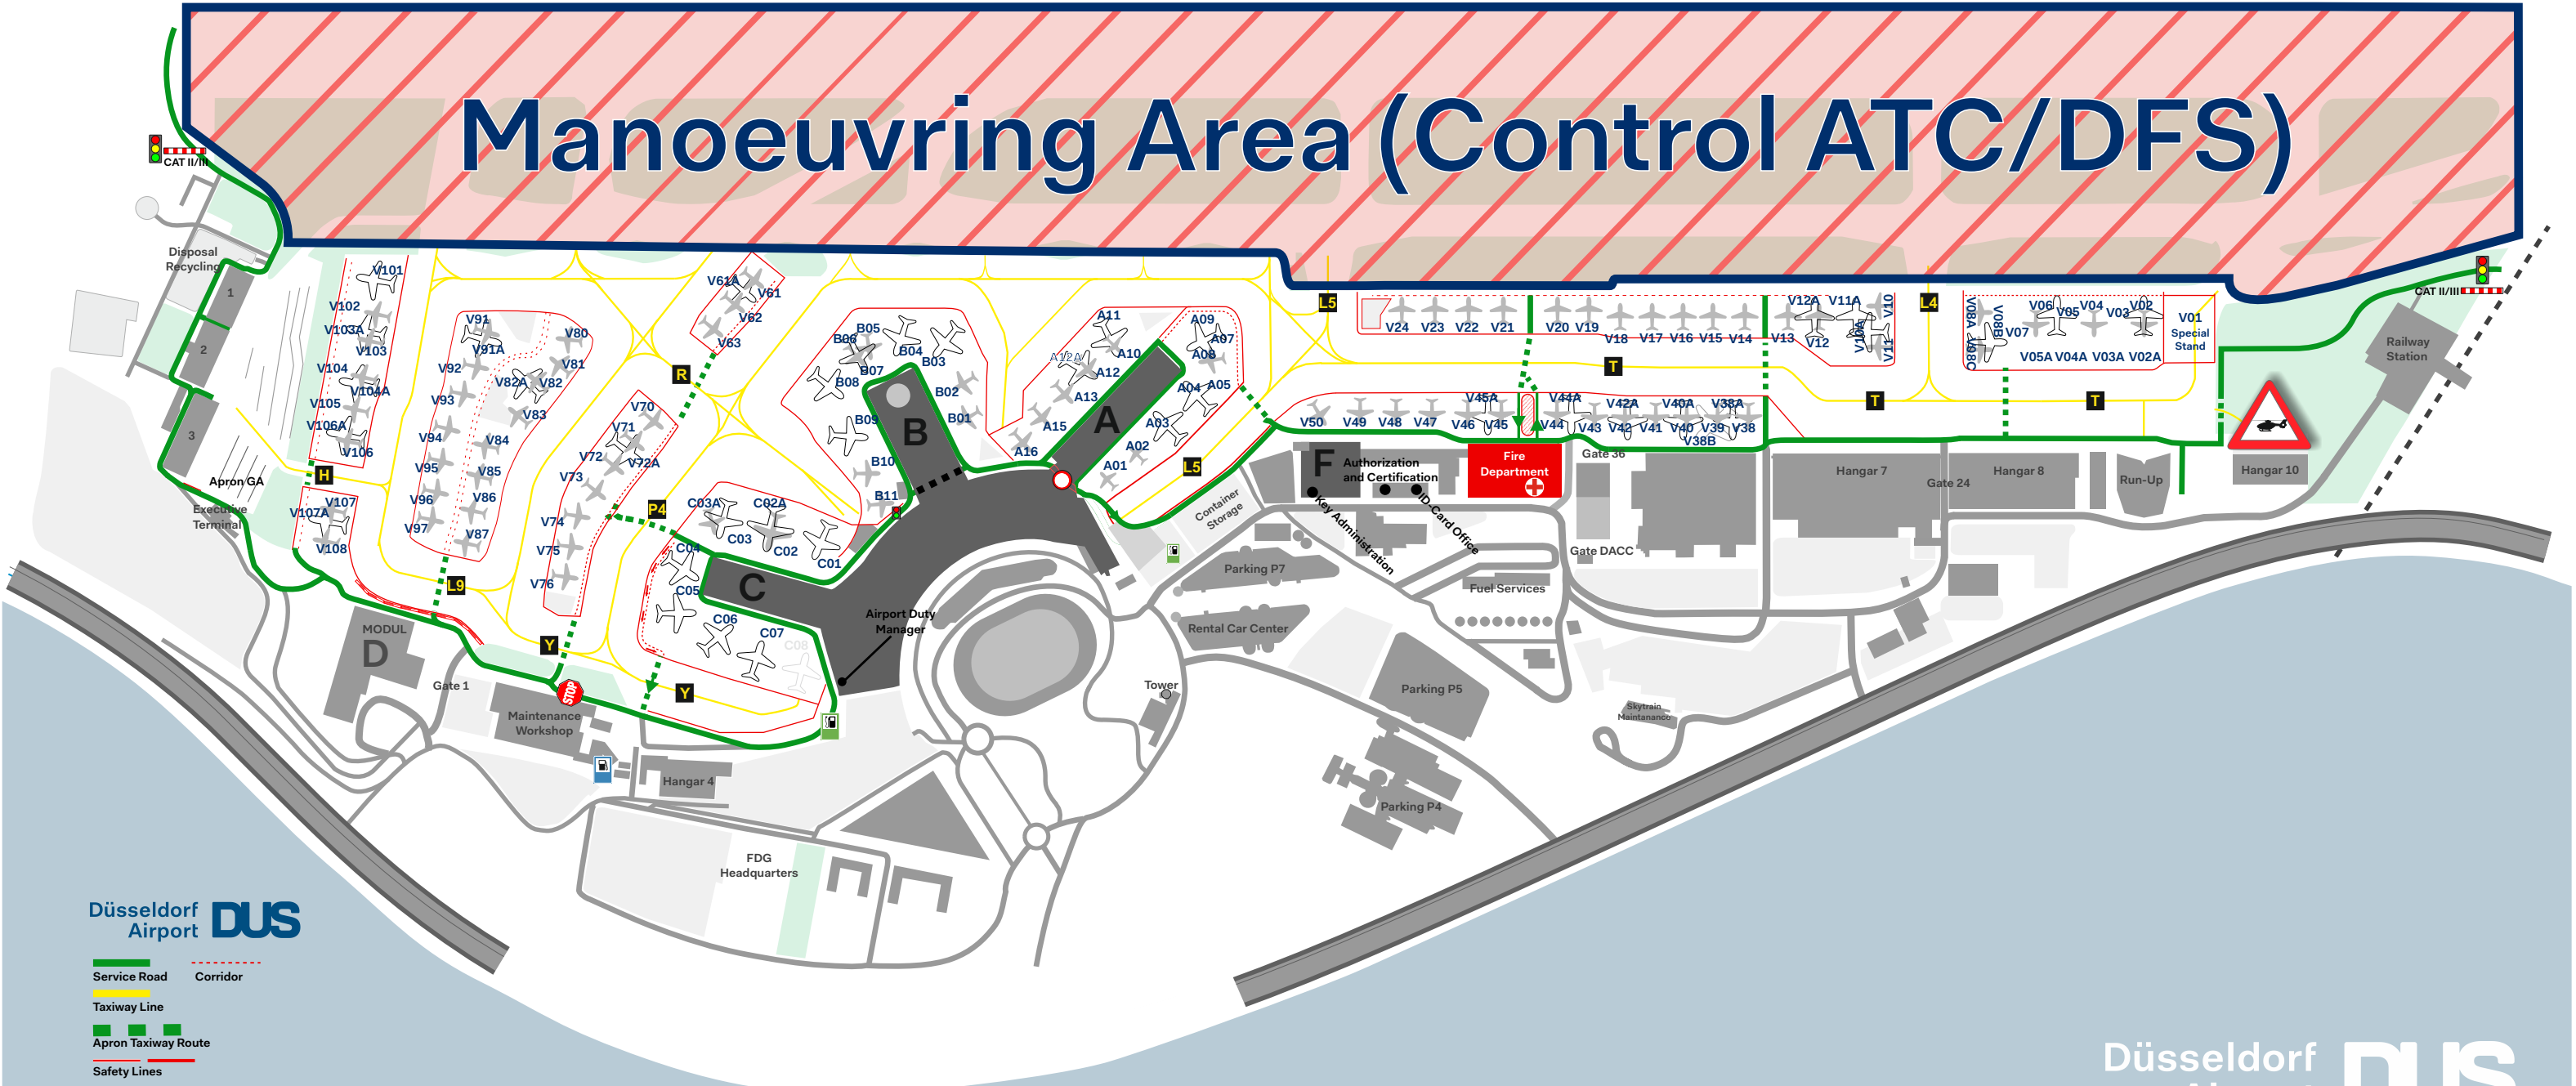

# Manoeuvring Area (Control ATC/DFS)

Düsseldorf Airport **DUS**

- Service Road
- Corridor
- Taxiway Line
- Apron Taxiway Route
- Safety Lines
- Borderline
- Responsibility ATC (DFS)/FDG
- V71 Aircraft Parking Position/Stand
- First Aid Station
- Building
- Taxiway

Düsseldorf Airport **DUS**

Stand Map